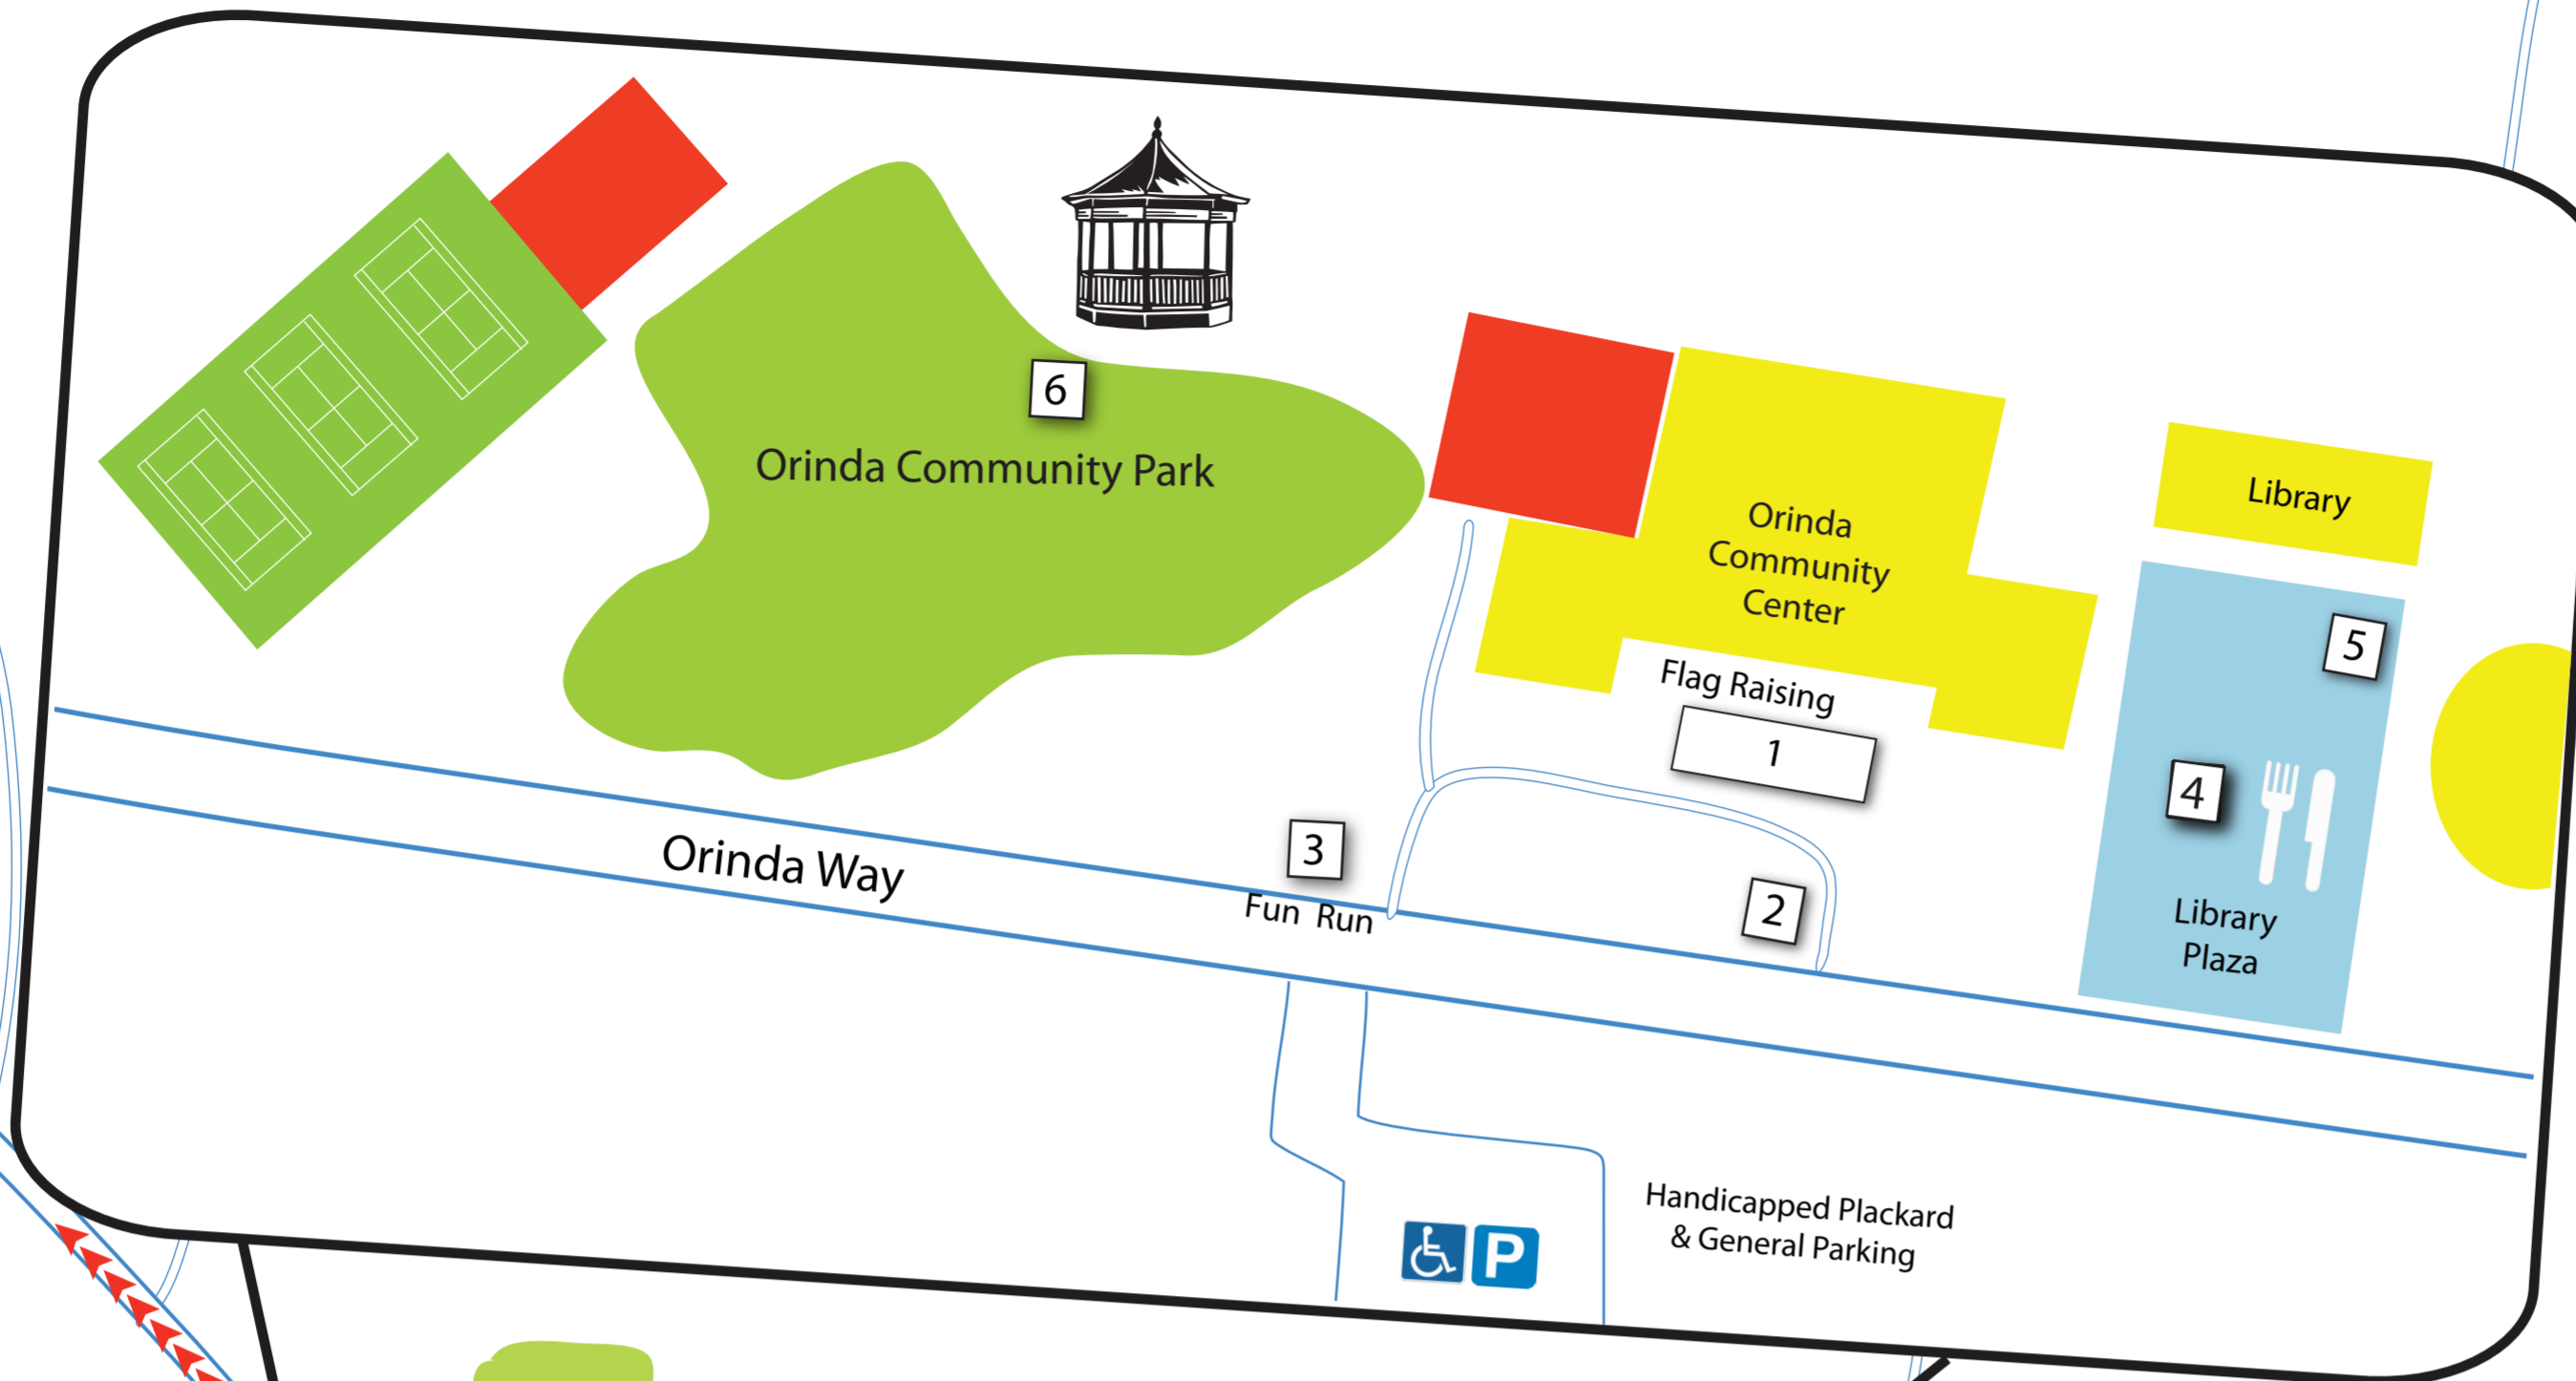

Best Hometown Parade & Community Events

Presented by The Orinda Association
in partnership with our generous sponsors

COMMUNITY CENTER AND PARK AREA KEY

- 1 Orinda Association/Parade Headquarters
- 2 Public Restrooms
- 3 Fun Run
- 4 Lamorinda Sunrise Rotary Pancake Breakfast
- 5 Friends of Orinda Library Book Sale
- 6 Post-Parade Concert

 Parade Route Performance Areas

Road Closures:

1. The westbound Highway 24 on ramp (east side of Camino Pablo) will be closed during the parade from approximately 9:00 a.m. - 1:00 p.m.
2. One northbound lane of Camino Pablo will remain open.
3. The southbound lanes of Camino Pablo with the on/off ramps on that side of the street will remain open.
4. Moraga Way from Wells Fargo Bank to the Davis Road intersection will be closed from 10:00 am - 1:00 p.m.
5. A portion of Santa Maria and Orinda Way (between Santa Maria and Camino Sobrante) will be closed from 10:00 a.m. - 1:00 p.m.
6. Highway 24 access for both on and off ramps will be available at St. Stephens Drive.